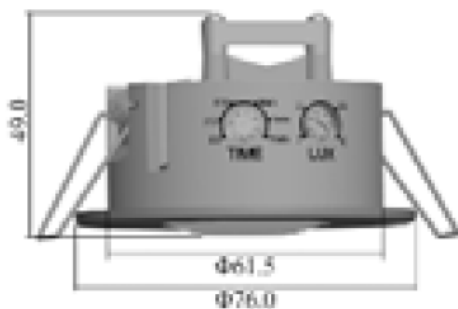

Dimensions (mm):