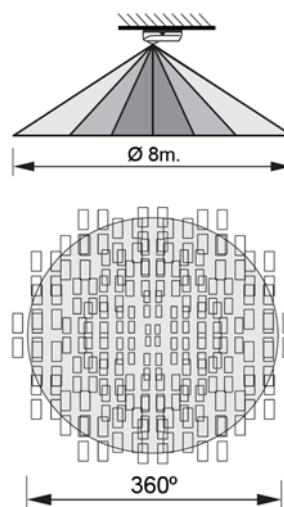

Detection area:

info.iberia@kps-intl.com

Parque Empresarial de Argame
C/Picu Castiellu, parcela i-4, 33163
Morcín-Asturias (Spain)